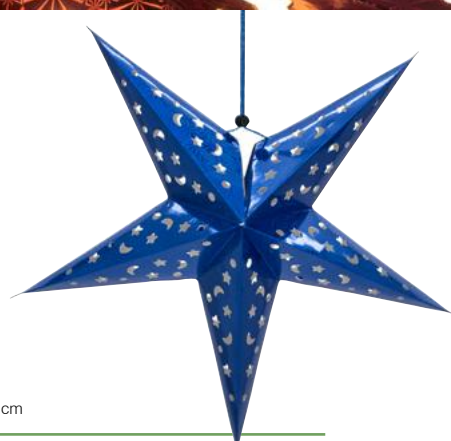

Ø 40-75 cm

STERN LATERNE, PAPIER, GOLD

Faltbare Stern-Laterne

STAR LANTERN, PAPER, GOLD

Foldable star lantern

No. 83502280.....40 cm

No. 83502281.....50 cm

No. 83502282.....75 cm

Ø 40-75 cm

STERN LATERNE, PAPIER, BLAU

Faltbare Stern-Laterne

STAR LANTERN, PAPER, BLUE

Foldable star lantern

No. 83502283.....40 cm

No. 83502284.....50 cm

No. 83502285.....75 cm