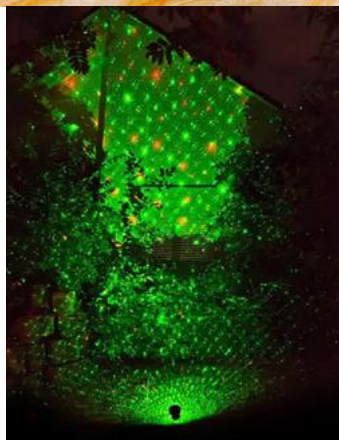

WITHOUT FAN

LASER 2M

IP65

No. 51743261

LASERWORLD GS-60RG

Effektlaser für Innen- und Außenbereiche